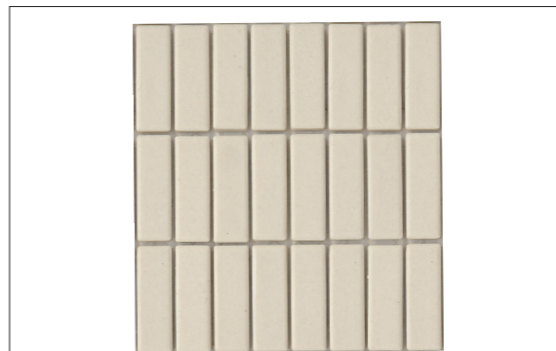

F09: PAINT PORTERS ALMOND
WHITE ESS WHITES

F14: ART WORK TBD

F05: POLISHED COPPER

F03: CAESARSTONE
SLEEK CONCRETE 4003

F 13: ACADEMY TILES 64150
006
GROUT: ULTRA WHITE

F10: INSTYLE
ATELIER HIMALAYAN 26

F02: SKHEME TILES SAVOY CRYSTAL PINK GLOSS
GROUT: ULTRA WHITE

F01: PAINT FINISH
PORTERS FRESCO SHELL GREY

F19: HAVWOODS
HW646 OAK COFFEE
SELECT GRADE

F 12: SKHEME SAVOY DARK BLUE
GLOSS
GROUT: ULTRA WHITE

F 11: INSTYLE ZONE PROTECTION 34

AVENUE RD CAFE

FURNITURE, FINISHES & FIXTURES SCHEDULE