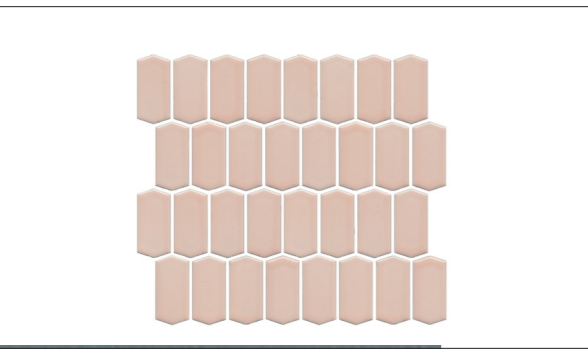

F09: PAINT PORTERS ALMOND
WHITE ESS WHITES

F14: ART WORK TBD

F05: POLISHED COPPER

F03: CAESARSTONE
SLEEK CONCRETE 4003

F 13: ACADEMY TILES 64150
006
GROUT: ULTRA WHITE

F10: INSTYLE
ATELIER HIMALAYAN 26

F02: SKHEME TILES SAVOY CRYSTAL PINK GLOSS
GROUT: ULTRA WHITE

F01: PAINT FINISH
PORTERS FRESCO SHELL GREY

F19: HAVWOODS
HW646 OAK COFFEE
SELECT GRADE

F 12: SKHEME SAVOY DARK BLUE
GLOSS
GROUT: ULTRA WHITE

F 11: INSTYLE ZONE PROTECTION 34

AVENUE RD CAFE

FURNITURE, FINISHES & FIXTURES SCHEDULE