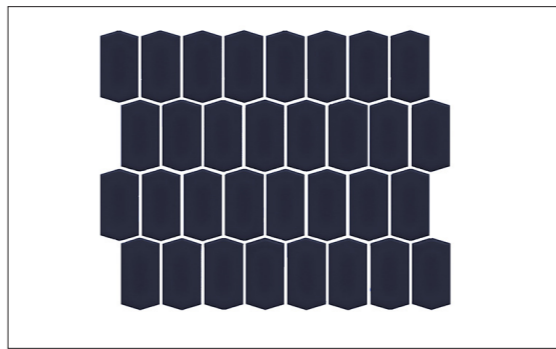

F01: PAINT FINISH
PORTERS FRESCO SHELL GREY

F19: HAVWOODS
HW646 OAK COFFEE
SELECT GRADE

F 12: SKHEME SAVOY DARK BLUE
GLOSS
GROUT: ULTRA WHITE

F 11: INSTYLE ZONE PROTECTION 34

AVENUE RD CAFE

FURNITURE, FINISHES & FIXTURES SCHEDULE