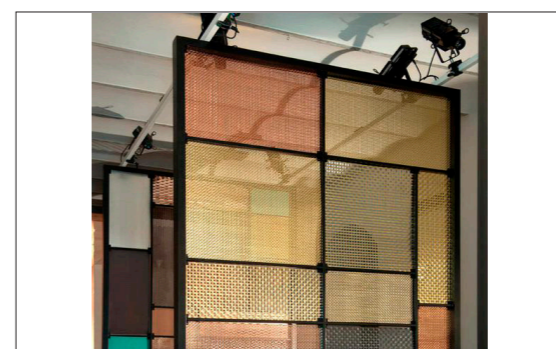

F27: BATHROOM VANITIES;
POLYTEC, RAVINE, SAPIA OAK.
CUSTOM JOINEY DESIGN

F28: COLOURED GLASS
SCREENS (X1). CUSTOM