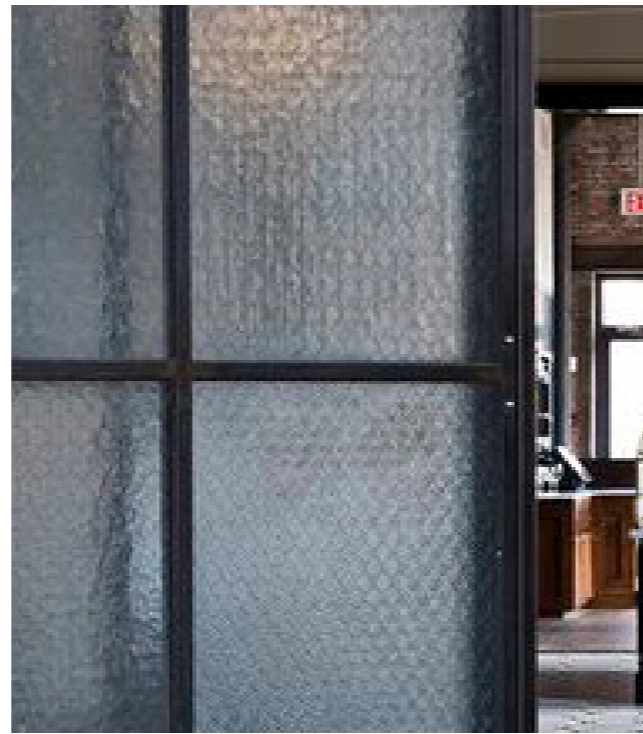

# CONCEPT BOARD - LOOK & FEEL ENMORE ROAD, ENMORE

SUBDUED, POWDER TEXTURES CONTRAST WITH A REFLECTIVE MIRROR & THE TERAZZO BAR COUNTER.

DARK LINES CREATE DRAMA AND STRUCTURE, ADDING DEPTH AND BALANCE TO THE SPACE.

A GRAND ENTRANCE INVITES YOU INTO THE SPACE WITH A COAT ROOM ON YOUR RIGHT AND VINTAGE MOSIAC TILES BENEATH YOUR FEET.

TAKE A SEAT AT THE BANQUETTE WHERE YOU CAN VIEW THE THEATRICS OF THE KITCHEN AND BAR.

CONCEPT BOARD - FURNITURE AND FINISHES  
ENMORE ROAD, ENMORE

PANEL CLADDING: TILE AFFAIR,  
MARBLO 75X407 DARK GREY CHEV-

COAT ROOM SCREEN

CHAIRS: BSEATED GLOBAL  
LUNA CHAIR, BLACK

SILVER TINTED MIRROR  
BEHIND BANQUETTE