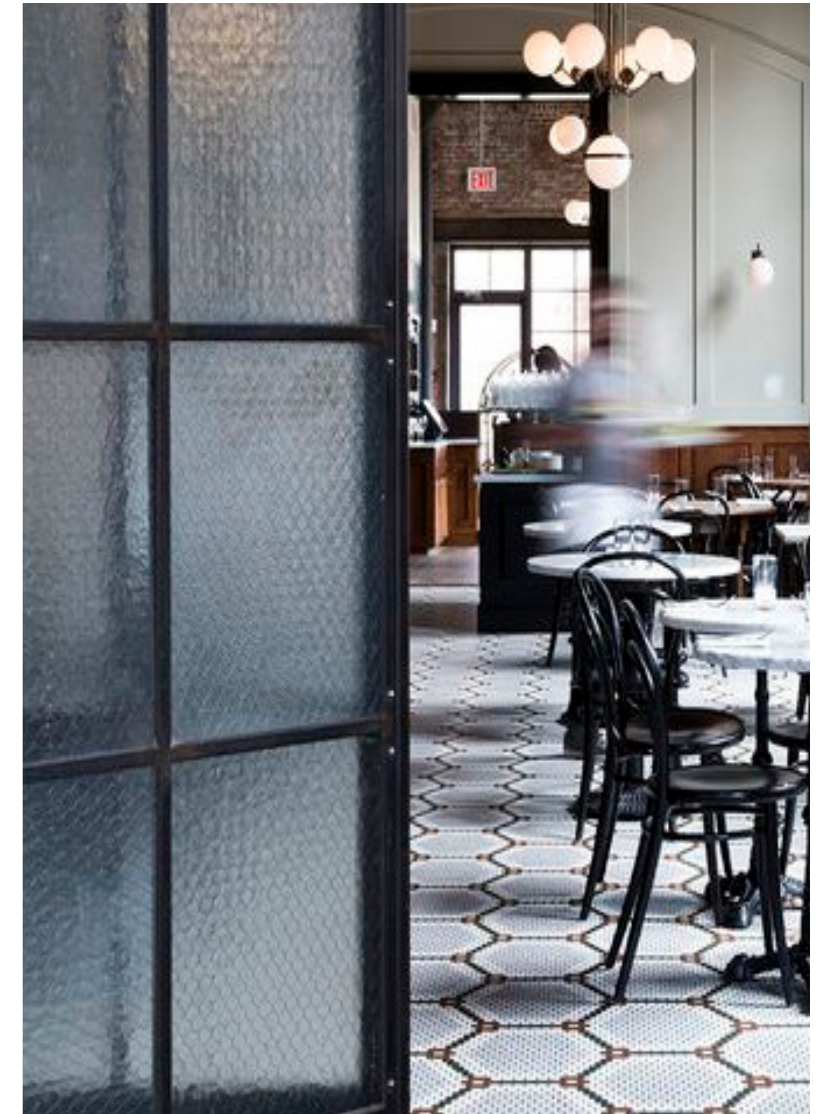

# CONCEPT BOARD - LOOK & FEEL ENMORE ROAD, ENMORE

SUBDUED, POWDER TEXTURES CONTRAST WITH A REFLECTIVE MIRROR & THE TERAZZO BAR COUNTER.

DARK LINES CREATE DRAMA AND STRUCTURE, ADDING DEPTH AND BALANCE TO THE SPACE.

A GRAND ENTRANCE INVITES YOU INTO THE SPACE WITH A COAT ROOM ON YOUR RIGHT AND VINTAGE MOSIAC TILES BENEATH YOUR FEET.

TAKE A SEAT AT THE BANQUETTE WHERE YOU CAN VIEW THE THEATRICS OF THE KITCHEN AND BAR.