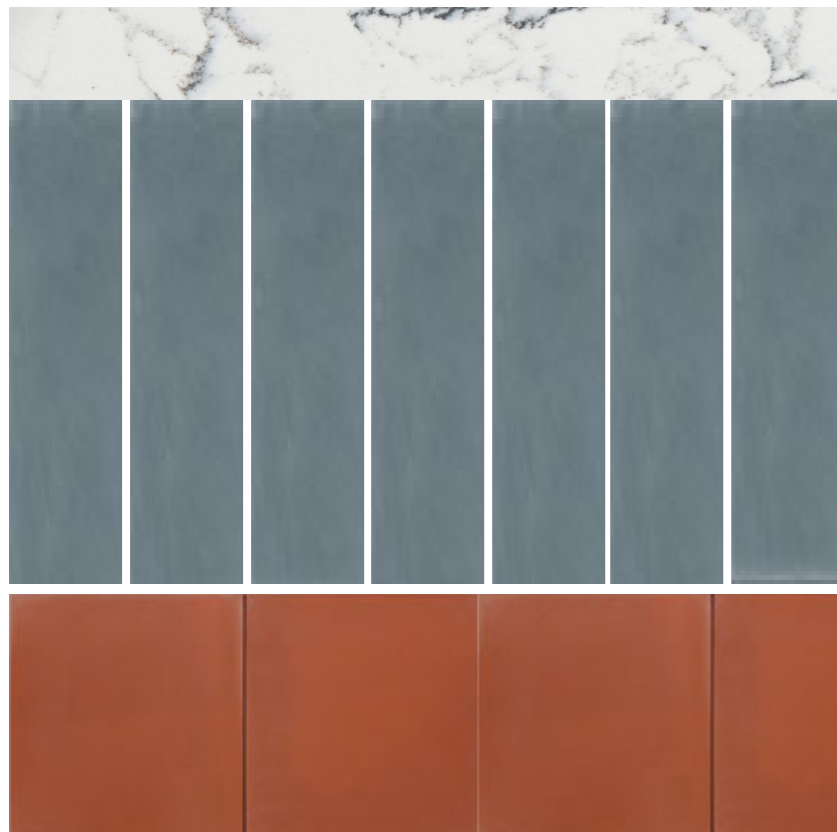

# CONCEPT BOARD - LOOK & FEEL ENMORE ROAD, ENMORE

SUBDUED, POWDER TEXTURES CONTRAST WITH A REFLECTIVE MIRROR & THE TERAZZO BAR COUNTER.

DARK LINES CREATE DRAMA AND STRUCTURE, ADDING DEPTH AND BALANCE TO THE SPACE.

A GRAND ENTRANCE INVITES YOU INTO THE SPACE WITH A COAT ROOM ON YOUR RIGHT AND VINTAGE MOSIAC TILES BENEATH YOUR FEET.

TAKE A SEAT AT THE BANQUETTE WHERE YOU CAN VIEW THE THEATRICS OF THE KITCHEN AND BAR.

CONCEPT BOARD - FURNITURE AND FINISHES  
ENMORE ROAD, ENMORE

PANEL CLADDING: TILE AFFAIR,  
MARBLO 75X407 DARK GREY CHEV-

COAT ROOM SCREEN

CHAIRS: BSEATED GLOBAL  
LUNA CHAIR, BLACK

SILVER TINTED MIRROR  
BEHIND BANQUETTE

WALL PANELING

ENTRANCE MOSAIC  
TILES: OLDE ENGLISH

BANQUETTE FABRIC:  
INSTYLE, ZONE CHILL

EXPOSE BRICK IN AREA  
A3

TIMBER FLOOR  
HAVWOODS: OAK BUR-  
NISH HERRINGBONE